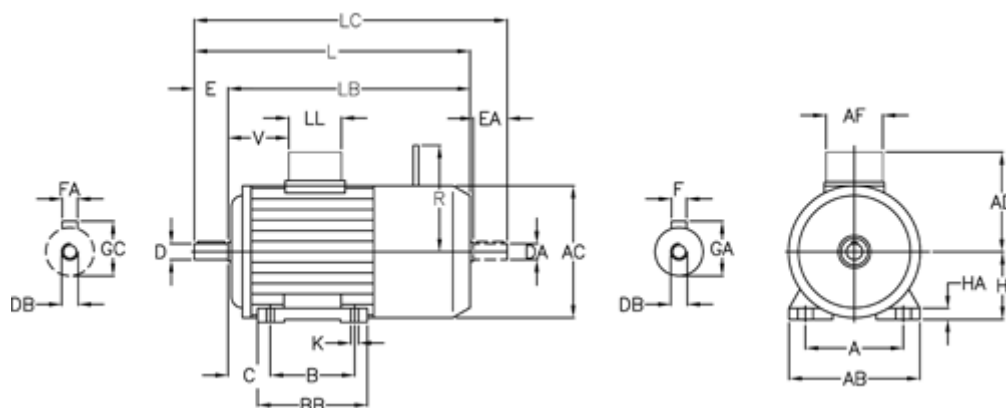

# Data Sheet

Article number: 2510001504120402600

Description: Bonfiglioli brake motor BX90LA-4 1.5KW FD05  
1400 rpm 3x230/400v 50HZ IP55 IE3 DC brake B3 stainless steel

## Measures

A	= 140	D	= 24	GC	= 27.0	R	= 160
A/F	= 98	DA	= M8	H	= 90	V	= 95
AB	= 174	DB	= M8	HA	= 13.0		
AC	= 176	E	= 50	K	= 10		
AD	= 133	EA	= 24	L	= 409		
B	= 125	F	= 8	LC	= 461		
BB H7	= 155	FA	= 8	Length B	= 359		
C	= 56	GA	= 27.0	LL	= 98		